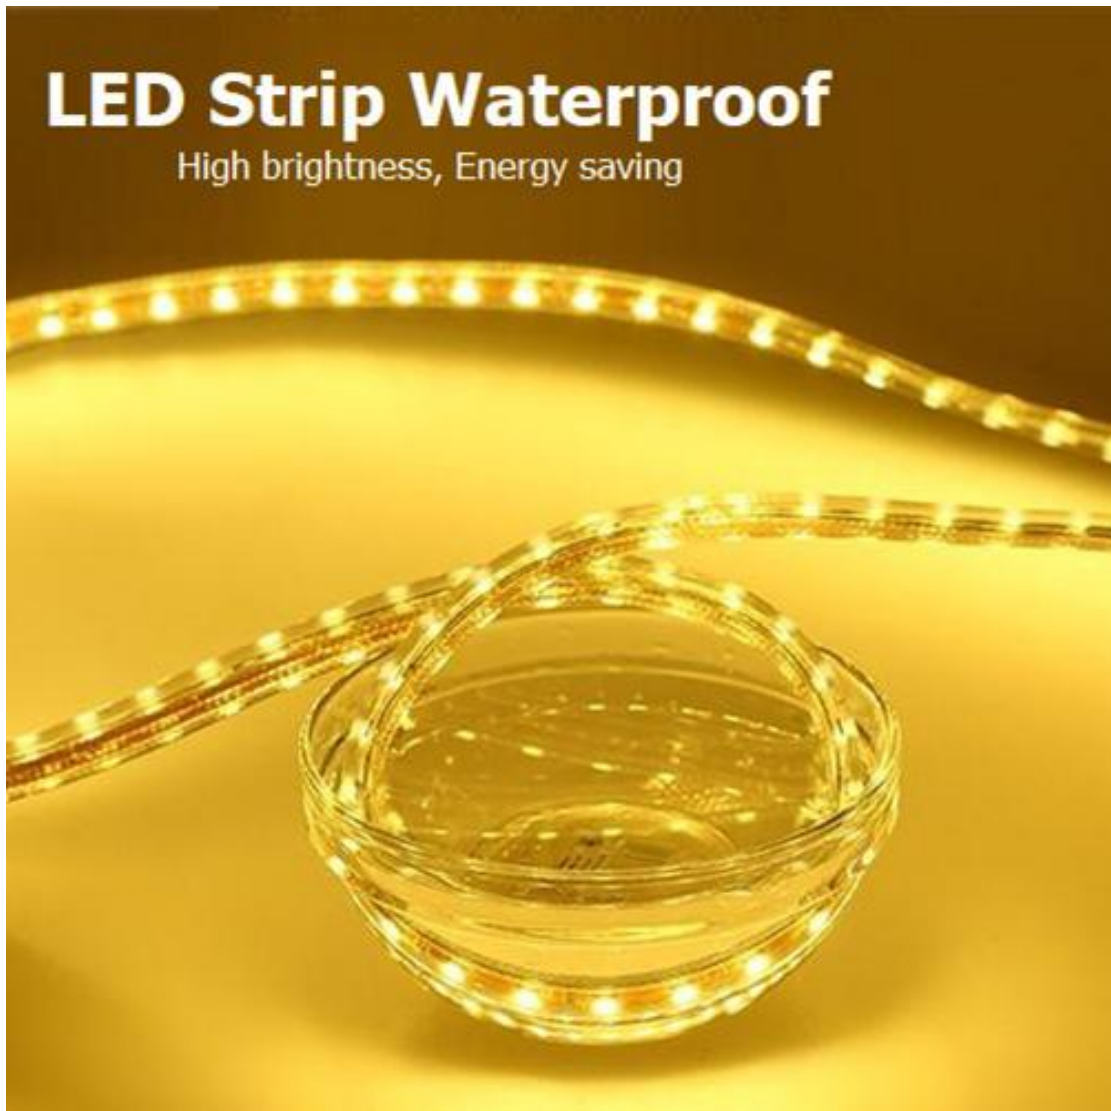

Round LED Bathroom Mirror with Time Display as you NEED:

Optional Functions:

- ❖ Dimming
- ❖ Anti-fogging
- ❖ Explosion proof
- ❖ Three Color Temperature Changing
- ❖ Digital Clock, Temperature Display
- ❖ Bluetooth speakers--Enjoying Music when Bathing