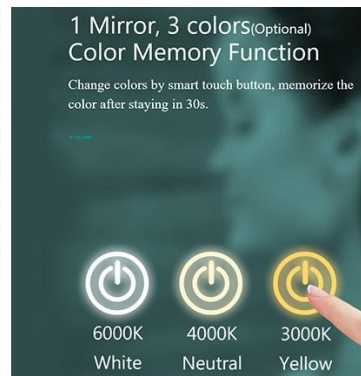

Product Feature And Application

This Classic Design is desirable and handy, **Round LED Bathroom Mirror with Time Display** will highlight your bathroom decoration, increase grade and efficiency.

Feature:

Color Rendering

OURS
High Color Rendering

OTHERS
Ordinary Low Color Rendering

Round LED Bathroom Mirror with Time Display as you NEED:

Optional Functions:

- ❖ Dimming
- ❖ Anti-fogging
- ❖ Explosion proof
- ❖ Three Color Temperature Changing
- ❖ Digital Clock, Temperature Display
- ❖ Bluetooth speakers--Enjoying Music when Bathing

Product Details

To build a dream bathroom with LED Lighted Mirror, **Round LED Bathroom Mirror with Time Display** offer inbuilt defogger, On/Off Touch switch, with LED lights.

Name: **Round LED Bathroom Mirror with Time Display**

Size: Φ 600*600mm, Φ 800*800mm, Φ 900*900mm, (or Customizable size)

Optional Functions: Touch switch, Defogger, Bluetooth, Time., etc.

Mirror: 5mm copper-free mirror, frameless.

Led Stripe: UL certified waterproof LED stripe