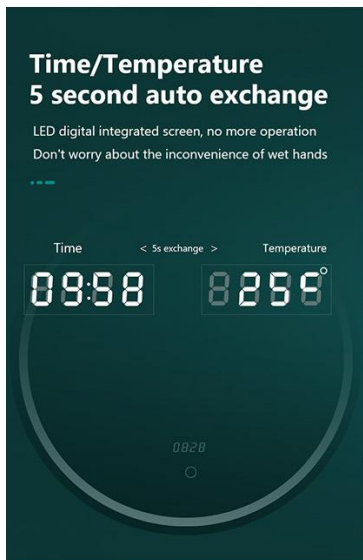

Product Feature And Application

This Classic Design is desirable and handy, **Round LED Bathroom Mirror with Time Display** will highlight your bathroom decoration, increase grade and efficiency.

Feature:

Color Rendering

OURS
High Color Rendering

OTHERS
Ordinary Low Color Rendering

Round LED Bathroom Mirror with Time Display as you NEED:

Optional Functions:

- ❖ Dimming
- ❖ Anti-fogging
- ❖ Explosion proof
- ❖ Three Color Temperature Changing
- ❖ Digital Clock, Temperature Display
- ❖ Bluetooth speakers--Enjoying Music when Bathing

Product Details

To build a dream bathroom with LED Lighted Mirror, **Round LED Bathroom Mirror with Time Display** offer inbuilt defogger, On/Off Touch switch, with LED lights.

Name: **Round LED Bathroom Mirror with Time Display**

Size: Φ 600*600mm, Φ 800*800mm, Φ 900*900mm, (or Customizable size)

Optional Functions: Touch switch, Defogger, Bluetooth, Time., etc.

Mirror: 5mm copper-free mirror, frameless.

Led Stripe: UL certified waterproof LED stripe