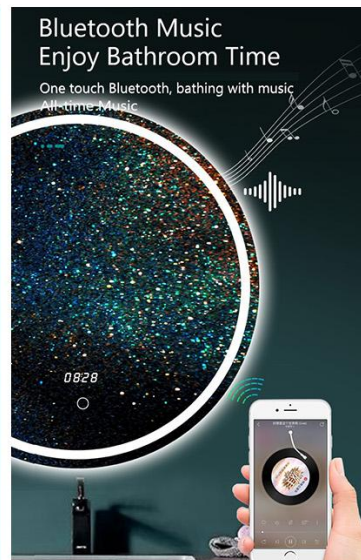

Product Feature And Application

This Classic Design is desirable and handy, **Round LED Bathroom Mirror with Time Display** will highlight your bathroom decoration, increase grade and efficiency.

Feature:

Color Rendering

OURS
High Color Rendering

OTHERS
Ordinary Low Color Rendering

Round LED Bathroom Mirror with Time Display as you NEED:

Optional Functions:

- ❖ Dimming
- ❖ Anti-fogging
- ❖ Explosion proof
- ❖ Three Color Temperature Changing
- ❖ Digital Clock, Temperature Display
- ❖ Bluetooth speakers--Enjoying Music when Bathing

Product Details

To build a dream bathroom with LED Lighted Mirror, **Round LED Bathroom Mirror with Time Display** offer inbuilt defogger, On/Off Touch switch, with LED lights.

Name: **Round LED Bathroom Mirror with Time Display**

Size: Φ 600*600mm, Φ 800*800mm, Φ 900*900mm, (or Customizable size)

Optional Functions: Touch switch, Defogger, Bluetooth, Time., etc.

Mirror: 5mm copper-free mirror, frameless.

Led Stripe: UL certified waterproof LED stripe