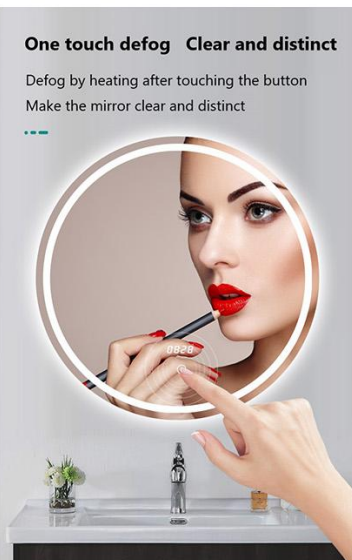

Product Feature And Application

This Classic Design is desirable and handy, **Round LED Bathroom Mirror with Time Display** will highlight your bathroom decoration, increase grade and efficiency.

Feature:

- ❖ Touch sensor with the function of On/Off
- ❖ 5mm environmental silver mirror, copper free and lead free
- ❖ Special anti-corrosion mirror treatment
- ❖ Fingerprint-free for mirror frosted area
- ❖ Rust resistant white powder coated alu base
- ❖ High brightness and homogeneous lighting
- ❖ High output SMD 2835 LEDs, Energy saving and long life of 30000 hours
- ❖ High Color Rendering Index (CRI>80), ideal for makeup application
- ❖ Built-in electronic LED driver CE / UL certificated
- ❖ IP44 waterproof
- ❖ Easy-hanging installation, and easy for maintenance
- ❖ CE RoHS certificated
- ❖ The size of **Round LED Bathroom Mirror with Time Display** can be custom-made

Color Rendering

OURS
High Color Rendering

OTHERS
Ordinary Low Color Rendering

Round LED Bathroom Mirror with Time Display as you NEED:

Optional Functions:

- ❖ Dimming
- ❖ Anti-fogging
- ❖ Explosion proof
- ❖ Three Color Temperature Changing
- ❖ Digital Clock, Temperature Display
- ❖ Bluetooth speakers--Enjoying Music when Bathing

Product Details

To build a dream bathroom with LED Lighted Mirror, **Round LED Bathroom Mirror with Time Display** offer inbuilt defogger, On/Off Touch switch, with LED lights.

Name: **Round LED Bathroom Mirror with Time Display**